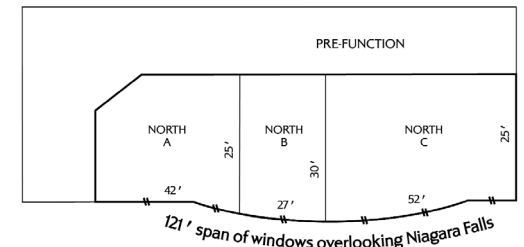

Meeting Room Floor Plans

Meeting Room	Dimensions (WxL)	Ceiling Height	Square Footage	Capacity						
				Theatre	Classroom	Boardroom	U-Shape	Reception	Banquet	Hollow Square
Lobby Level South										
Boardroom	25' x 22'	10'	550'	30	24	18	16	42	24	20
Canadiana	30' x 23'	10'	690'	50	40	25	25	60	50	30
Niagara	33' x 23'	11'	759'	60	35	30	35	70	48	40
Mezzanine Level South										
Salon M	26' x 20'	9.3'	520'	25	24	24	20	50	32	25
Salon F	38' x 22'	9.3'	836'	75	36	30	30	80	50	35
Salon P	45' x 23'	9.3'	1035'	80	48	36	50	100	75	55
M + F	-	-	1356'	169	129	-	-	130	85	-
F + P	-	-	1871'	-	-	-	-	180	125	-
M + F + P	-	-	2391'	-	-	-	-	230	160	-
Mezzanine Level North										
Salon A	25' x 42'	10'	1050'	100	84	26	25	100	100	30
Salon B	30' x 27'	10'	810'	80	61	20	25	80	80	30
Salon C	25' x 52'	10'	1300'	130	111	38	45	130	140	50
A + B	25' x 69'	10'	1860'	170	130	40	-	170	180	-
B + C	25' x 79'	10'	2110'	195	150	40	-	195	195	-
A + B + C	25' x 121'	10'	3160'	300	270	-	-	300	300	-