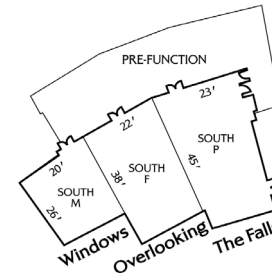

Meeting Facilities & Services

- ~ 7,500 square feet of banquet/meeting space with natural lighting and a full view of Niagara Falls
- ~ Meeting room configurations to suit every need
- ~ In-house Audio-Visual
- ~ Professional Meeting Planners to handle details

Meeting Room Floor Plans

Meeting Room	Dimensions (WxL)	Ceiling Height	Square Footage	Capacity						
				Theatre	Classroom	Boardroom	U-Shape	Reception	Banquet	Hollow Square
Lobby Level South										
Boardroom	25' x 22'	10'	550'	30	24	18	16	42	24	20
Canadiana	30' x 23'	10'	690'	50	40	25	25	60	50	30
Niagara	33' x 23'	11'	759'	60	35	30	35	70	48	40
Mezzanine Level South										
Salon M	26' x 20'	9.3'	520'	25	24	24	20	50	32	25
Salon F	38' x 22'	9.3'	836'	75	36	30	30	80	50	35
Salon P	45' x 23'	9.3'	1035'	80	48	36	50	100	75	55
M + F	-	-	1356'	169	129	-	-	130	85	-
F + P	-	-	1871'	-	-	-	-	180	125	-
M + F + P	-	-	2391'	-	-	-	-	230	160	-
Mezzanine Level North										
Salon A	25' x 42'	10'	1050'	100	84	26	25	100	100	30
Salon B	30' x 27'	10'	810'	80	61	20	25	80	80	30
Salon C	25' x 52'	10'	1300'	130	111	38	45	130	140	50
A + B	25' x 69'	10'	1860'	170	130	40	-	170	180	-
B + C	25' x 79'	10'	2110'	195	150	40	-	195	195	-
A + B + C	25' x 121'	10'	3160'	300	270	-	-	300	300	-