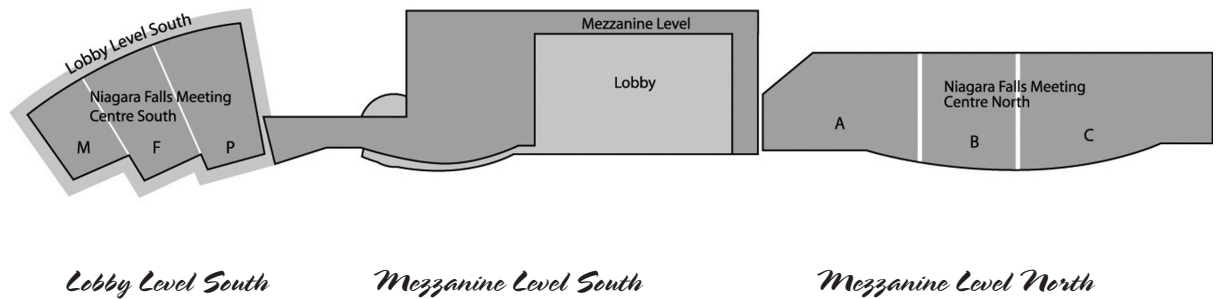

Meeting Facilities & Services

- ~ 7,500 square feet of banquet/meeting space with natural lighting and a full view of Niagara Falls
- ~ Meeting room configurations to suit every need
- ~ In-house Audio-Visual
- ~ Professional Meeting Planners to handle details

Meeting Room Floor Plans

Meeting Room	Dimensions (WxL)	Ceiling Height	Square Footage	Capacity						
				Theatre	Classroom	Boardroom	U-Shape	Reception	Banquet	Hollow Square
Lobby Level South										
Boardroom	25' x 22'	10'	550'	30	24	18	16	42	24	20
Canadiana	30' x 23'	10'	690'	50	40	25	25	60	50	30
Niagara	33' x 23'	11'	759'	60	35	30	35	70	48	40
Mezzanine Level South										
Salon M	26' x 20'	9.3'	520'	25	24	24	20	50	32	25
Salon F	38' x 22'	9.3'	836'	75	36	30	30	80	50	35
Salon P	45' x 23'	9.3'	1035'	80	48	36	50	100	75	55
M + F	-	-	1356'	169	129	-	-	130	85	-
F + P	-	-	1871'	-	-	-	-	180	125	-
M + F + P	-	-	2391'	-	-	-	-	230	160	-
Mezzanine Level North										
Salon A	25' x 42'	10'	1050'	100	84	26	25	100	100	30
Salon B	30' x 27'	10'	810'	80	61	20	25	80	80	30
Salon C	25' x 52'	10'	1300'	130	111	38	45	130	140	50
A + B	25' x 69'	10'	1860'	170	130	40	-	170	180	-
B + C	25' x 79'	10'	2110'	195	150	40	-	195	195	-
A + B + C	25' x 121'	10'	3160'	300	270	-	-	300	300	-